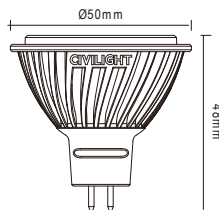

Mechanical Drawing