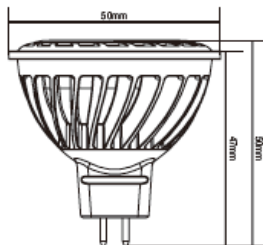

Mechanical Drawing