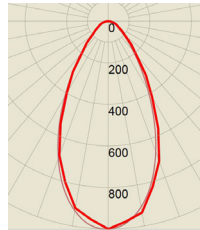

D2

20°x20°
Very-Narrow beam

D3

30°x30°
Narrow beam

D6

60°x60°
Medium beam

T1

Type I
(30°x100°)

T2

Type II
(50°x140°)

T3

Type III
(40°x140°)

T4

Type IV
(30°x140°)

T5

Type V
(140°x140°)