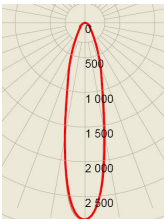

600W

800W

1000W

1200W

Pandora MFL Plus Flood Light

75W - 1200W

Seite 4

Photometrics

D2

20°x20°
Very-Narrow beam

D3

30°x30°
Narrow beam

D6

60°x60°
Medium beam

T1

Type I
(30°x100°)