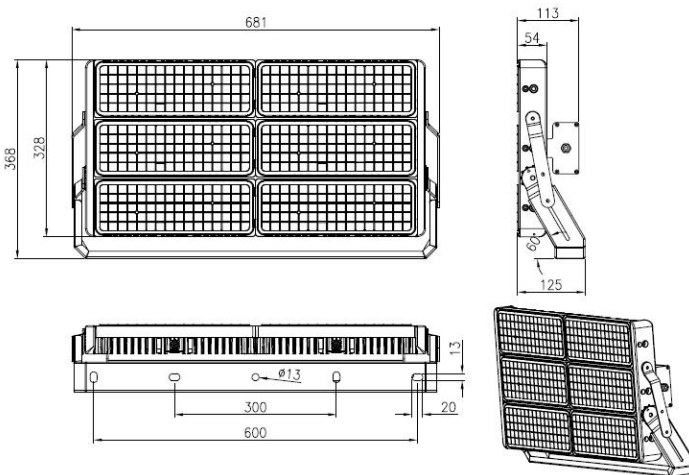

Pandora MFL Plus Flood Light

75W - 1200W

Seite 3

600W