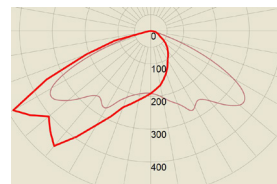

D2

20°x20°
Very-Narrow beam

D3

30°x30°
Narrow beam

D6

60°x60°
Medium beam

T1

Type I
(30°x100°)

T2

Type II
(50°x140°)

T3

Type III
(40°x140°)

T4

Type IV
(30°x140°)

T5

Type V
(140°x140°)

CRI

70 = Min 70
80 = Min 80

Optics

D2 = Round (20°x20°)
D3 = Round (30°x30°)
D6 = Round (60°x60°)
T1 = Type I (30°x100°)
T2 = Type II (50°x140°)
T3 = Type III (40°x140°)
T4 = Type IV (30°x140°)
T5 = Type V (140°x140°)