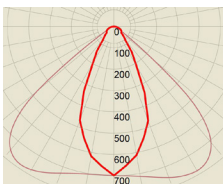

D2

20°x20°
Very-Narrow beam

D3

30°x30°
Narrow beam

D6

60°x60°
Medium beam

T1

Type I
(30°x100°)

T2

Type II
(50°x140°)

T3

Type III
(40°x140°)

T4

Type IV
(30°x140°)

T5

Type V
(140°x140°)