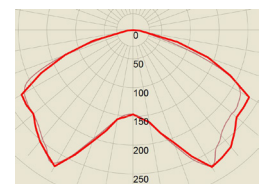

D2

20°x20°
Very-Narrow beam

D3

30°x30°
Narrow beam

D6

60°x60°
Medium beam

T1

Type I
(30°x100°)

T2

Type II
(50°x140°)

T3

Type III
(40°x140°)

T4

Type IV
(30°x140°)

T5

Type V
(140°x140°)