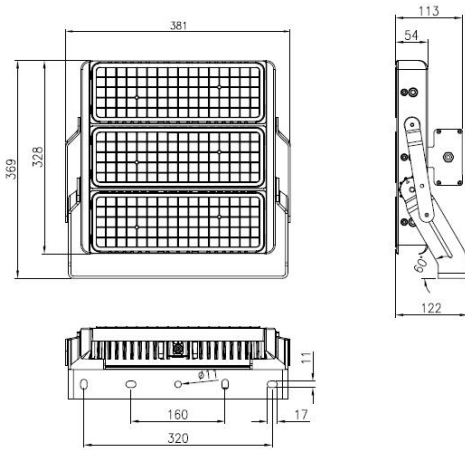

Dimensions

75W / 100W

150W / 200W

Pandora MFL Plus Flood Light

75W - 1200W

Seite 3

300W

400W

D2

20°x20°
Very-Narrow beam

D3

30°x30°
Narrow beam

D6

60°x60°
Medium beam

T1

Type I
(30°x100°)

T2

Type II
(50°x140°)

T3

Type III
(40°x140°)

T4

Type IV
(30°x140°)

T5

Type V
(140°x140°)