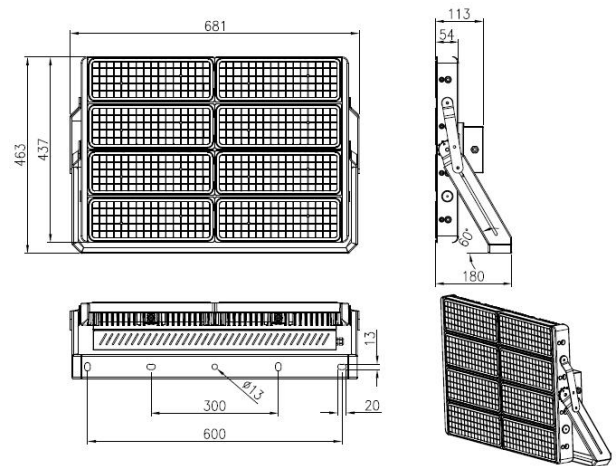

Pandora MFL Plus Flood Light

75W - 1200W

Seite 3

800W