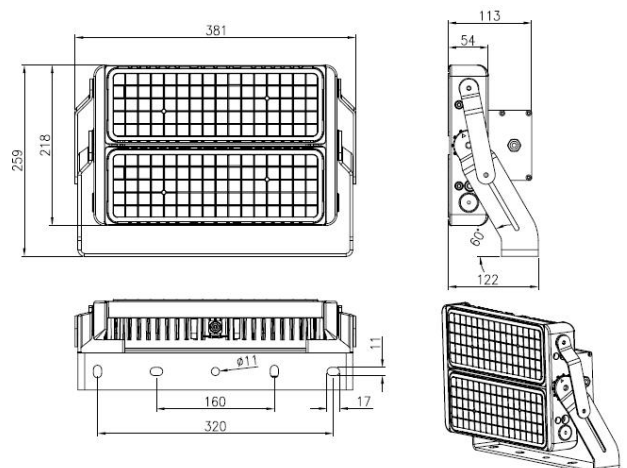

Seite 2

Description	Pandora LED Modular Flood Light Series (MFL-PLUS)						
Recommended Product Location	Area and site lighting applications						
Model Number	SPE-MFL-075-PLUS	SPE-MFL-100-PLUS	SPE-MFL-150-PLUS	SPE-MFL-200-PLUS	SPE-MFL-300-PLUS	SPE-MFL-400-PLUS	
Module Configuration (Column x Row)	1x1	1x1	1x2	1x2	1x3	1x4	
Typical System Power (W)	82	110	160	220	320	440	
Typical Luminous Flux (lm)	12,800	17,800	25,500	35,800	52,100	71,800	
	SPE-MFL-600-PLUS	SPE-MFL-800-PLUS	SPE-MFL-1000-PLUS	SPE-MFL-1200-PLUS			
	2x3	2x4	2x5	2x6			
	640	880	1,100	1,280			
	105,000	143,500	179,400	208,000			
Light Source	5050 LED						
Number of LEDs	80 LEDs per module						
Correlated Colour Temperature	4000K, 5000K , 6500K						
Colour Rendering Index	>70 or (>80 available)						
System Efficacy	160-166 lm/W						
LED Junction Temp.	≤80°C (@ Ta=25°C)						
Optics	Round: D2 (20°x20°), D3 (30°x30°), D6 (60°x60°) Nema: Type I (30°x100°), Type II (50°x140°), Type III (40°x140°), Type IV (30°x140°), Type V (140°x140°)						
Driver	Meanwell / Inventronics						
Input Voltage Range	100-305VAC 50/60Hz (347-480VAC available)						
Power Factor	> 0.9						
Electrical Class	Class I						
Dimming Control options	0-10V, DALI						
Ambient Operating Temperature	-40°C to +40°C						
Ambient Storage Temperature	-25°C to +80°C						
Material	Die-cast Aluminium (module), Zinc galvanized steel (bracket)						
Optical Cover	Polycarbonate						
Finish	Black or Grey powder coating (customized RAL colour available upon request)						
Ingress Protection (IP)	IP65						
Quality Assurance System	ISO9001, ISO14001						
Batch Coded	Yes						
Certification	CE, CB, SAA, ETL						

Dimensions

75W / 100W

150W / 200W

Pandora MFL Plus Flood Light

75W - 1200W

Seite 3

300W

400W