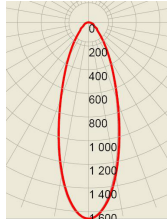

600W

800W

1000W

1200W

Pandora MFL Plus Flood Light

75W - 1200W

Seite 4

Photometrics

D2

20°x20°
Very-Narrow beam

D3

30°x30°
Narrow beam

D6

60°x60°
Medium beam

T1

Type I
(30°x100°)