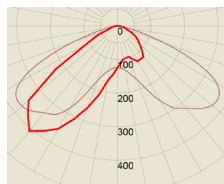

D2

20°x20°
Very-Narrow beam

D3

30°x30°
Narrow beam

D6

60°x60°
Medium beam

T1

Type I
(30°x100°)

T2

Type II
(50°x140°)

T3

Type III
(40°x140°)

T4

Type IV
(30°x140°)

T5

Type V
(140°x140°)