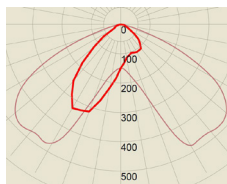

D2

20°x20°
Very-Narrow beam

D3

30°x30°
Narrow beam

D6

60°x60°
Medium beam

T1

Type I
(30°x100°)

T2

Type II
(50°x140°)

T3

Type III
(40°x140°)

T4

Type IV
(30°x140°)

T5

Type V
(140°x140°)