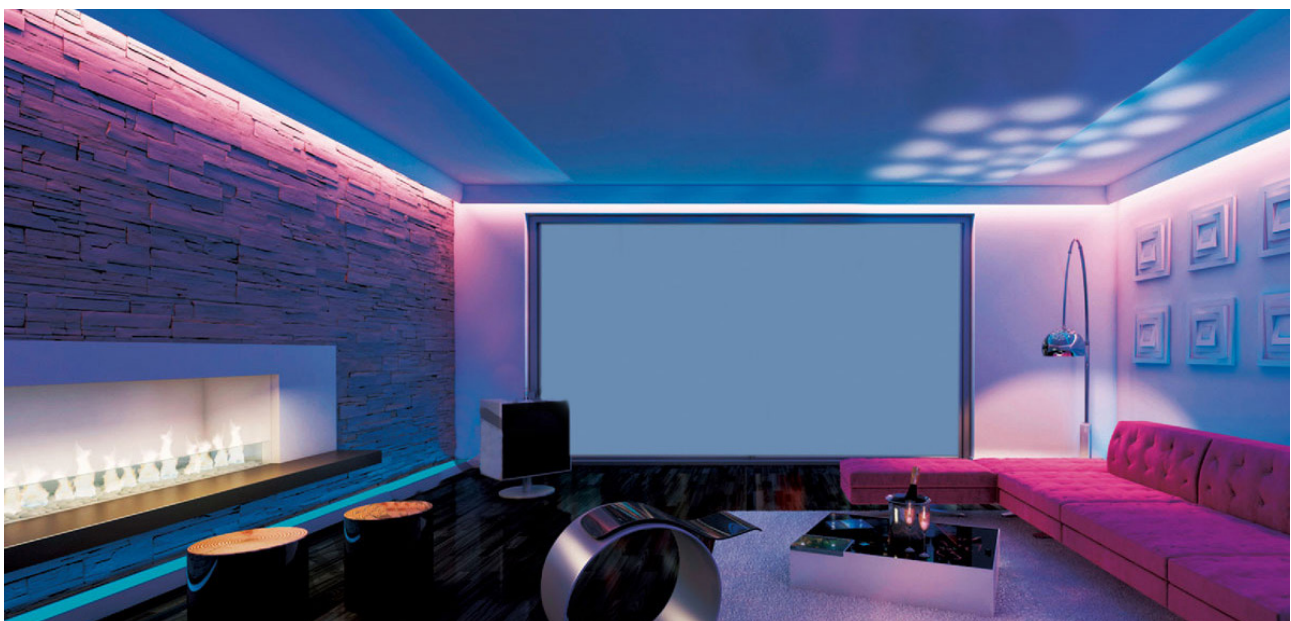

# LED Aluminium Einbau-Profil